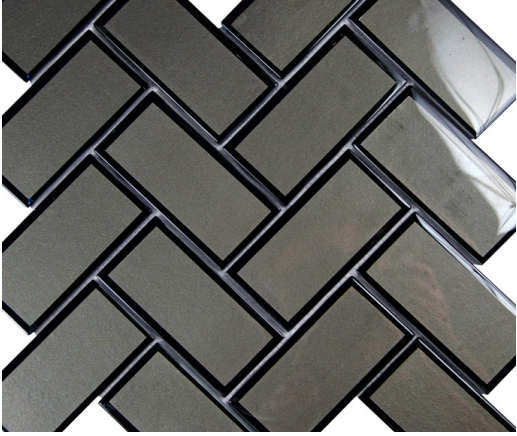

IN STOCK CERAMIC

CROWN
AVAILABLE IN 13X13 & 2X2
\$\$ /SQFT

BULL CANYON
8X32
\$\$/SQFT

FOREST RAIN
\$\$\$ /SQFT

BUILDER BASIC WHITE SUBWAY
AVAILABLE SIZES 4X16 & 3X6
\$/SQFT

IN STOCK CERAMIC

MIRROR CHARCOAL
\$\$\$ /SQFT

IN LINES IN121529
\$\$\$ /SQFT

SOUTHERLEIGH MARIS
12X24
MOVED TO SALE

ADDITIONAL SALE ITEMS NOT PICTURED
WHILE SUPPLIES LAST